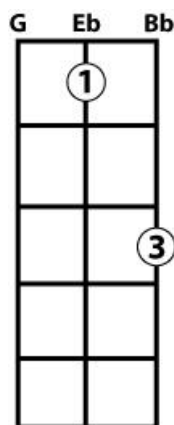

Cigar Box Guitar Chord Forms

For use on 3-string CBGs tuned to Open G "GDG"

E^b

Use these chord forms with your cigar box guitar to play various forms of E flat and E flat Seventh chords. If you need a primer on how to read and make use of these chord forms, check out [our article in the knowledgebase](#) on [CigarBoxGuitar.com](#)! We also have many other free cigar box guitar chord form sheets and other resources available there.

"Power" E-flat

E-flat Seventh

E-flat Major

Be sure to visit [C. B. Gitty Crafter Supply](#) for all of your Cigar Box Guitar kits, parts, strings, accessories & more!

Copyright 2014 by C. B. Gitty Crafter Supply