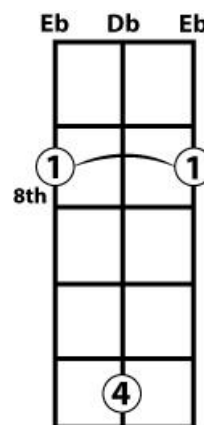

Cigar Box Guitar Chord Forms

For use on 3-string CBGs tuned to Open G "GDG"

E^b

Use these chord forms with your cigar box guitar to play various forms of E flat and E flat Seventh chords. If you need a primer on how to read and make use of these chord forms, check out [our article in the knowledgebase](#) on [CigarBoxGuitar.com](#)! We also have many other free cigar box guitar chord form sheets and other resources available there.

"Power" E-flat

E-flat Seventh

E-flat Major

Be sure to visit [C. B. Gitty Crafter Supply](#) for all of your Cigar Box Guitar kits, parts, strings, accessories & more!

Copyright 2014 by C. B. Gitty Crafter Supply