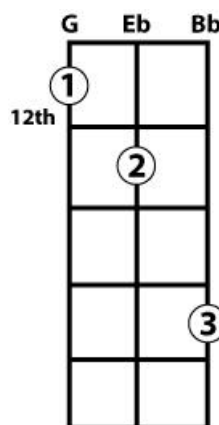

Cigar Box Guitar Chord Forms

For use on 3-string CBGs tuned to Open G "GDG"

E^b

Use these chord forms with your cigar box guitar to play various forms of E flat and E flat Seventh chords. If you need a primer on how to read and make use of these chord forms, check out [our article in the knowledgebase](#) on [CigarBoxGuitar.com](#)! We also have many other free cigar box guitar chord form sheets and other resources available there.

"Power" E-flat

E-flat Seventh

E-flat Major

Be sure to visit [C. B. Gitty Crafter Supply](#) for all of your Cigar Box Guitar kits, parts, strings, accessories & more!

Copyright 2014 by C. B. Gitty Crafter Supply