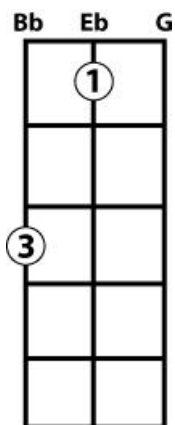

Cigar Box Guitar Chord Forms

For use on 3-string CBGs tuned to Open G "GDG"

E^b

Use these chord forms with your cigar box guitar to play various forms of E flat and E flat Seventh chords. If you need a primer on how to read and make use of these chord forms, check out [our article in the knowledgebase](#) on [CigarBoxGuitar.com](#)! We also have many other free cigar box guitar chord form sheets and other resources available there.

"Power" E-flat

E-flat Seventh

E-flat Major

Be sure to visit [C. B. Gitty Crafter Supply](#) for all of your Cigar Box Guitar kits, parts, strings, accessories & more!

Copyright 2014 by C. B. Gitty Crafter Supply