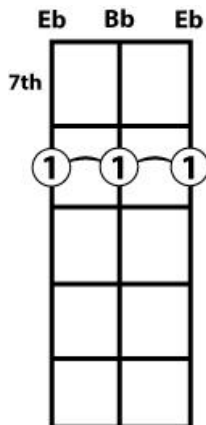

Cigar Box Guitar Chord Forms

For use on 3-string CBGs tuned to Open G "GDG"

E^b

Use these chord forms with your cigar box guitar to play various forms of E flat and E flat Seventh chords. If you need a primer on how to read and make use of these chord forms, check out [our article in the knowledgebase](#) on [CigarBoxGuitar.com](#)! We also have many other free cigar box guitar chord form sheets and other resources available there.

"Power" E-flat

E-flat Seventh

E-flat Major

Be sure to visit [C. B. Gitty Crafter Supply](#) for all of your Cigar Box Guitar kits, parts, strings, accessories & more!

Copyright 2014 by C. B. Gitty Crafter Supply