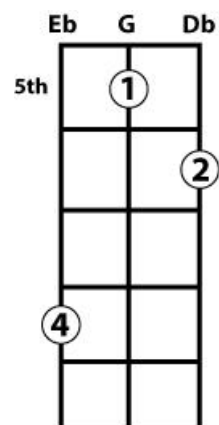

Cigar Box Guitar Chord Forms

For use on 3-string CBGs tuned to Open G "GDG"

E^b

Use these chord forms with your cigar box guitar to play various forms of E flat and E flat Seventh chords. If you need a primer on how to read and make use of these chord forms, check out [our article in the knowledgebase](#) on [CigarBoxGuitar.com](#)! We also have many other free cigar box guitar chord form sheets and other resources available there.

"Power" E-flat

E-flat Seventh

E-flat Major

Be sure to visit [C. B. Gitty Crafter Supply](#) for all of your Cigar Box Guitar kits, parts, strings, accessories & more!

Copyright 2014 by C. B. Gitty Crafter Supply