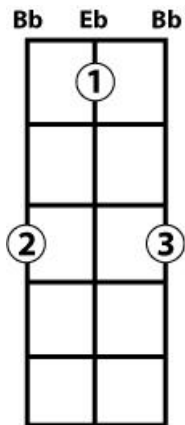

Cigar Box Guitar Chord Forms

For use on 3-string CBGs tuned to Open G "GDG"

E^b

Use these chord forms with your cigar box guitar to play various forms of E flat and E flat Seventh chords. If you need a primer on how to read and make use of these chord forms, check out [our article in the knowledgebase](#) on [CigarBoxGuitar.com](#)! We also have many other free cigar box guitar chord form sheets and other resources available there.

"Power" E-flat

E-flat Seventh

E-flat Major

Be sure to visit [C. B. Gitty Crafter Supply](#) for all of your Cigar Box Guitar kits, parts, strings, accessories & more!

Copyright 2014 by C. B. Gitty Crafter Supply