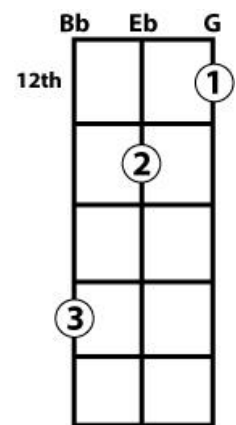

Cigar Box Guitar Chord Forms

For use on 3-string CBGs tuned to Open G "GDG"

E^b

Use these chord forms with your cigar box guitar to play various forms of E flat and E flat Seventh chords. If you need a primer on how to read and make use of these chord forms, check out [our article in the knowledgebase](#) on [CigarBoxGuitar.com](#)! We also have many other free cigar box guitar chord form sheets and other resources available there.

"Power" E-flat

E-flat Seventh

E-flat Major

Be sure to visit [C. B. Gitty Crafter Supply](#) for all of your Cigar Box Guitar kits, parts, strings, accessories & more!

Copyright 2014 by C. B. Gitty Crafter Supply