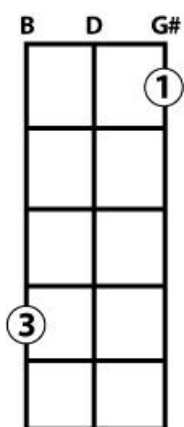

Cigar Box Guitar Chord Forms

For use on 3-string CBGs tuned to Open G "GDG"

E

Use these chord forms with your cigar box guitar to play various forms of E, E7 and E minor chords. If you need a primer on how to read and make use of these chord forms, check out [our article in the knowledgebase](#) on [CigarBoxGuitar.com](#)! We also have many other free cigar box guitar chord form sheets and other resources available there.

"Power" E

E Major

E Seventh (E⁷)

E minor

Be sure to visit [C. B. Gitty Crafter Supply](#) for all of your Cigar Box Guitar kits, parts, strings, accessories & more!

Copyright 2014 by C. B. Gitty Crafter Supply