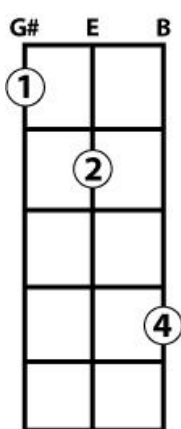

Cigar Box Guitar Chord Forms

For use on 3-string CBGs tuned to Open G "GDG"

E

Use these chord forms with your cigar box guitar to play various forms of E, E7 and E minor chords. If you need a primer on how to read and make use of these chord forms, check out [our article in the knowledgebase](#) on [CigarBoxGuitar.com](#)! We also have many other free cigar box guitar chord form sheets and other resources available there.

"Power" E

E Major

E Seventh (E⁷)

E minor

Be sure to visit [C. B. Gitty Crafter Supply](#) for all of your Cigar Box Guitar kits, parts, strings, accessories & more!

Copyright 2014 by C. B. Gitty Crafter Supply