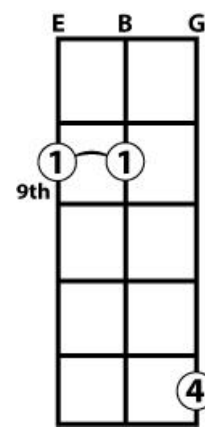

Cigar Box Guitar Chord Forms

For use on 3-string CBGs tuned to Open G "GDG"

E

Use these chord forms with your cigar box guitar to play various forms of E, E7 and E minor chords. If you need a primer on how to read and make use of these chord forms, check out [our article in the knowledgebase](#) on [CigarBoxGuitar.com](#)! We also have many other free cigar box guitar chord form sheets and other resources available there.

"Power" E

E Major

E Seventh (E⁷)

E minor

Be sure to visit [C. B. Gitty Crafter Supply](#) for all of your Cigar Box Guitar kits, parts, strings, accessories & more!

Copyright 2014 by C. B. Gitty Crafter Supply