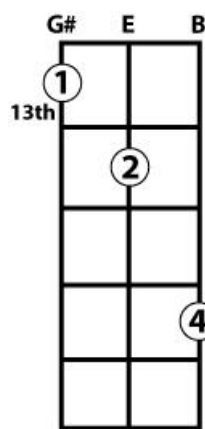

Cigar Box Guitar Chord Forms

For use on 3-string CBGs tuned to Open G "GDG"

E

Use these chord forms with your cigar box guitar to play various forms of E, E7 and E minor chords. If you need a primer on how to read and make use of these chord forms, check out [our article in the knowledgebase](#) on [CigarBoxGuitar.com](#)! We also have many other free cigar box guitar chord form sheets and other resources available there.

"Power" E

E Major

E Seventh (E⁷)

E minor

Be sure to visit [C. B. Gitty Crafter Supply](#) for all of your Cigar Box Guitar kits, parts, strings, accessories & more!

Copyright 2014 by C. B. Gitty Crafter Supply