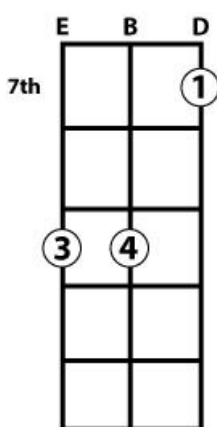

Cigar Box Guitar Chord Forms

For use on 3-string CBGs tuned to Open G "GDG"

E

Use these chord forms with your cigar box guitar to play various forms of E, E7 and E minor chords. If you need a primer on how to read and make use of these chord forms, check out [our article in the knowledgebase](#) on [CigarBoxGuitar.com](#)! We also have many other free cigar box guitar chord form sheets and other resources available there.

"Power" E

E Major

E Seventh (E⁷)

E minor

Be sure to visit [C. B. Gitty Crafter Supply](#) for all of your Cigar Box Guitar kits, parts, strings, accessories & more!

Copyright 2014 by C. B. Gitty Crafter Supply