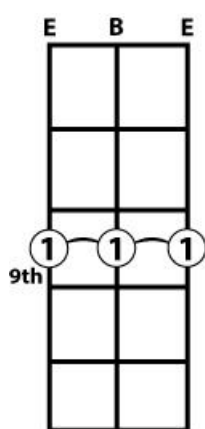

Cigar Box Guitar Chord Forms

For use on 3-string CBGs tuned to Open G "GDG"

E

Use these chord forms with your cigar box guitar to play various forms of E, E7 and E minor chords. If you need a primer on how to read and make use of these chord forms, check out [our article in the knowledgebase](#) on [CigarBoxGuitar.com](#)! We also have many other free cigar box guitar chord form sheets and other resources available there.

"Power" E

E Major

E Seventh (E⁷)

E minor

Be sure to visit [C. B. Gitty Crafter Supply](#) for all of your Cigar Box Guitar kits, parts, strings, accessories & more!

Copyright 2014 by C. B. Gitty Crafter Supply