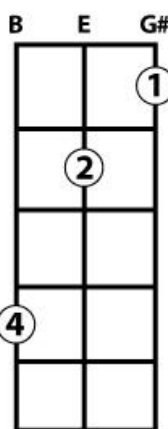

Cigar Box Guitar Chord Forms

For use on 3-string CBGs tuned to Open G "GDG"

E

Use these chord forms with your cigar box guitar to play various forms of E, E7 and E minor chords. If you need a primer on how to read and make use of these chord forms, check out [our article in the knowledgebase](#) on [CigarBoxGuitar.com](#)! We also have many other free cigar box guitar chord form sheets and other resources available there.

"Power" E

E Major

E Seventh (E⁷)

E minor

Be sure to visit [C. B. Gitty Crafter Supply](#) for all of your Cigar Box Guitar kits, parts, strings, accessories & more!

Copyright 2014 by C. B. Gitty Crafter Supply