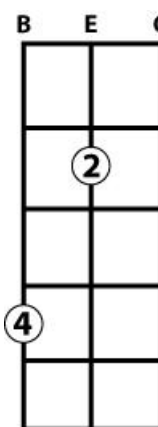

Cigar Box Guitar Chord Forms

For use on 3-string CBGs tuned to Open G "GDG"

E

Use these chord forms with your cigar box guitar to play various forms of E, E7 and E minor chords. If you need a primer on how to read and make use of these chord forms, check out [our article in the knowledgebase](#) on [CigarBoxGuitar.com](#)! We also have many other free cigar box guitar chord form sheets and other resources available there.

"Power" E

E Major

E Seventh (E⁷)

E minor

Be sure to visit [C. B. Gitty Crafter Supply](#) for all of your Cigar Box Guitar kits, parts, strings, accessories & more!

Copyright 2014 by C. B. Gitty Crafter Supply