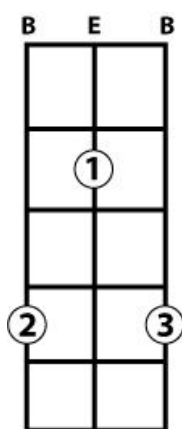

Cigar Box Guitar Chord Forms

For use on 3-string CBGs tuned to Open G "GDG"

E

Use these chord forms with your cigar box guitar to play various forms of E, E7 and E minor chords. If you need a primer on how to read and make use of these chord forms, check out [our article in the knowledgebase](#) on [CigarBoxGuitar.com](#)! We also have many other free cigar box guitar chord form sheets and other resources available there.

"Power" E

E Major

E Seventh (E⁷)

E minor

Be sure to visit [C. B. Gitty Crafter Supply](#) for all of your Cigar Box Guitar kits, parts, strings, accessories & more!

Copyright 2014 by C. B. Gitty Crafter Supply