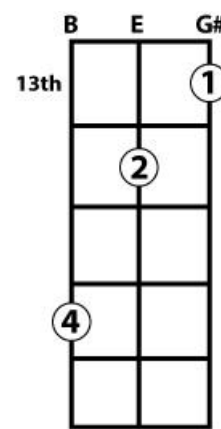

Cigar Box Guitar Chord Forms

For use on 3-string CBGs tuned to Open G "GDG"

E

Use these chord forms with your cigar box guitar to play various forms of E, E7 and E minor chords. If you need a primer on how to read and make use of these chord forms, check out [our article in the knowledgebase](#) on [CigarBoxGuitar.com](#)! We also have many other free cigar box guitar chord form sheets and other resources available there.

"Power" E

E Major

E Seventh (E⁷)

E minor

Be sure to visit [C. B. Gitty Crafter Supply](#) for all of your Cigar Box Guitar kits, parts, strings, accessories & more!

Copyright 2014 by C. B. Gitty Crafter Supply