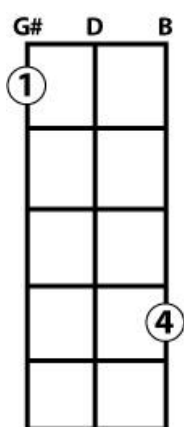

Cigar Box Guitar Chord Forms

For use on 3-string CBGs tuned to Open G "GDG"

E

Use these chord forms with your cigar box guitar to play various forms of E, E7 and E minor chords. If you need a primer on how to read and make use of these chord forms, check out [our article in the knowledgebase](#) on [CigarBoxGuitar.com](#)! We also have many other free cigar box guitar chord form sheets and other resources available there.

"Power" E

E Major

E Seventh (E⁷)

E minor

Be sure to visit [C. B. Gitty Crafter Supply](#) for all of your Cigar Box Guitar kits, parts, strings, accessories & more!

Copyright 2014 by C. B. Gitty Crafter Supply