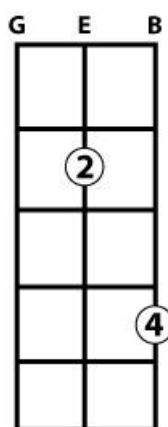

Cigar Box Guitar Chord Forms

For use on 3-string CBGs tuned to Open G "GDG"

E

Use these chord forms with your cigar box guitar to play various forms of E, E7 and E minor chords. If you need a primer on how to read and make use of these chord forms, check out [our article in the knowledgebase](#) on [CigarBoxGuitar.com](#)! We also have many other free cigar box guitar chord form sheets and other resources available there.

"Power" E

E Major

E Seventh (E⁷)

E minor

Be sure to visit [C. B. Gitty Crafter Supply](#) for all of your Cigar Box Guitar kits, parts, strings, accessories & more!

Copyright 2014 by C. B. Gitty Crafter Supply